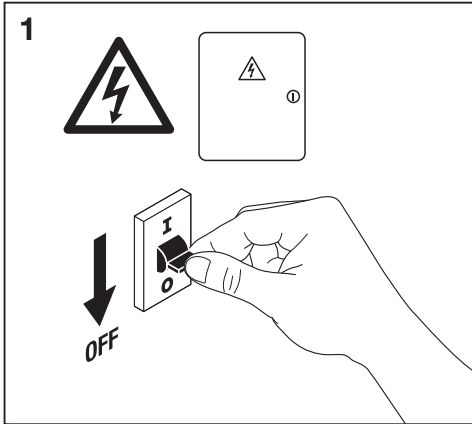

Outdoor Bollard Pole