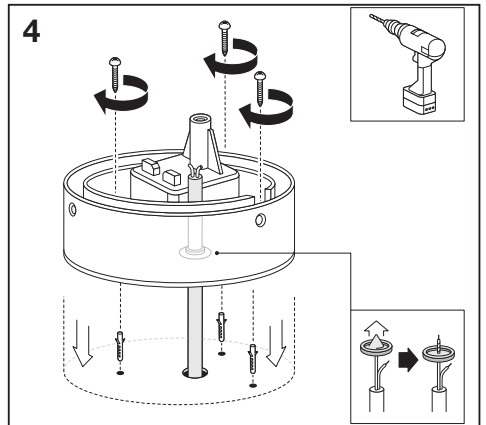

Outdoor Bollard Pole

	EAN	Ø x H	W	lm	lm/W	K	IP	IK
Outdoor Bollard 500 Pole 6W/3000K SST IP44	4058075075139	102x500	6	350	60	3000K	44	06
Outdoor Bollard 800 Pole 6W/3000K SST IP44	4058075075153	102x800	6	350	60	3000K	44	06

	EAN	⚡	°C	PF	R _a	V _{AC}	Hz	👤
Outdoor Bollard 500 Pole 6W/3000K SST IP44	4058075075139	160°	-20...40	≥ 0.5	> 80	220-240V	50/60Hz	0.9 kg
Outdoor Bollard 800 Pole 6W/3000K SST IP44	4058075075153	160°	-20...40	≥ 0.5	> 80	220-240V	50/60Hz	1.5 kg

Outdoor Bollard Pole

Outdoor Bollard Pole

www.luminaires.ledvance.com

Downlight

Spot

Linear

Panel

Surface