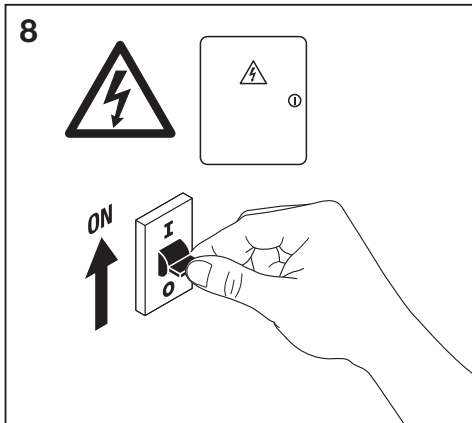

Outdoor Bollard Pole