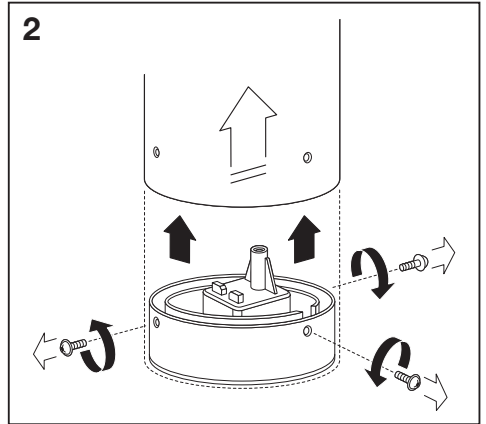

Outdoor Bollard Pole