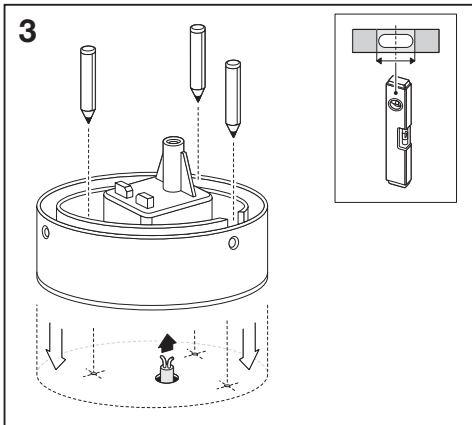

Outdoor Bollard Pole