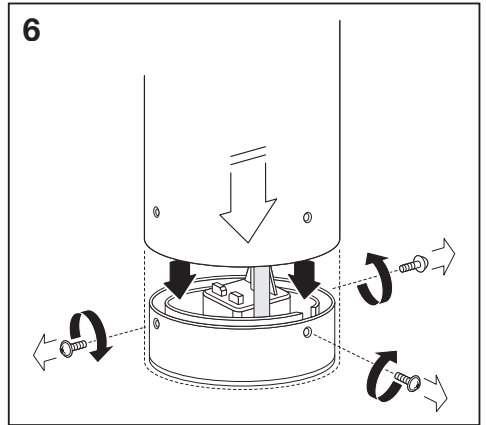

Outdoor Bollard Pole