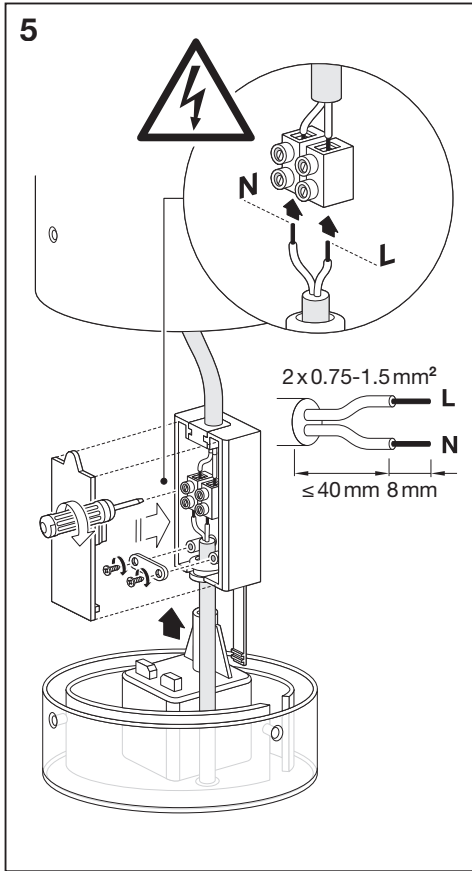

Outdoor Bollard Pole