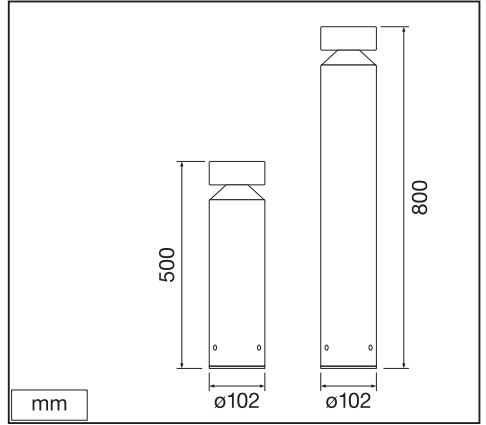

Outdoor Bollard Pole