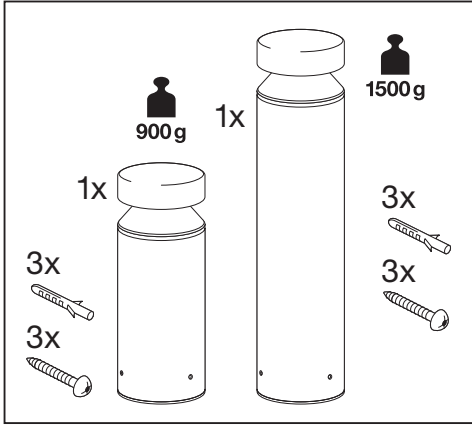

Outdoor Bollard Pole