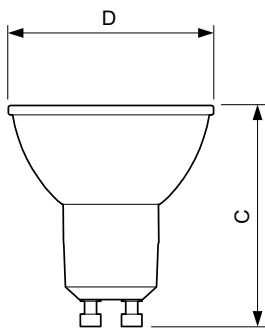

Abmessungsskizzen

GU10 230V5.5W-50W350lm40D 3000K GU10 Dim

Product	D	C
MASTER LED ExpertColor 5.5-50W GU10 930 36D	50 mm	54 mm

Photometrische Daten

MASTER LEDspot ExpertColor MV 50W GU10 930 36D

MASTER LEDspot GU10 ExpertColor