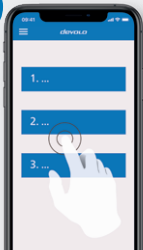

Installation devolo WiFi 6 Repeater 3000

devolo

A.1

devolo Home Network App

A.2

i

www.devolo.global/support/downloads

i